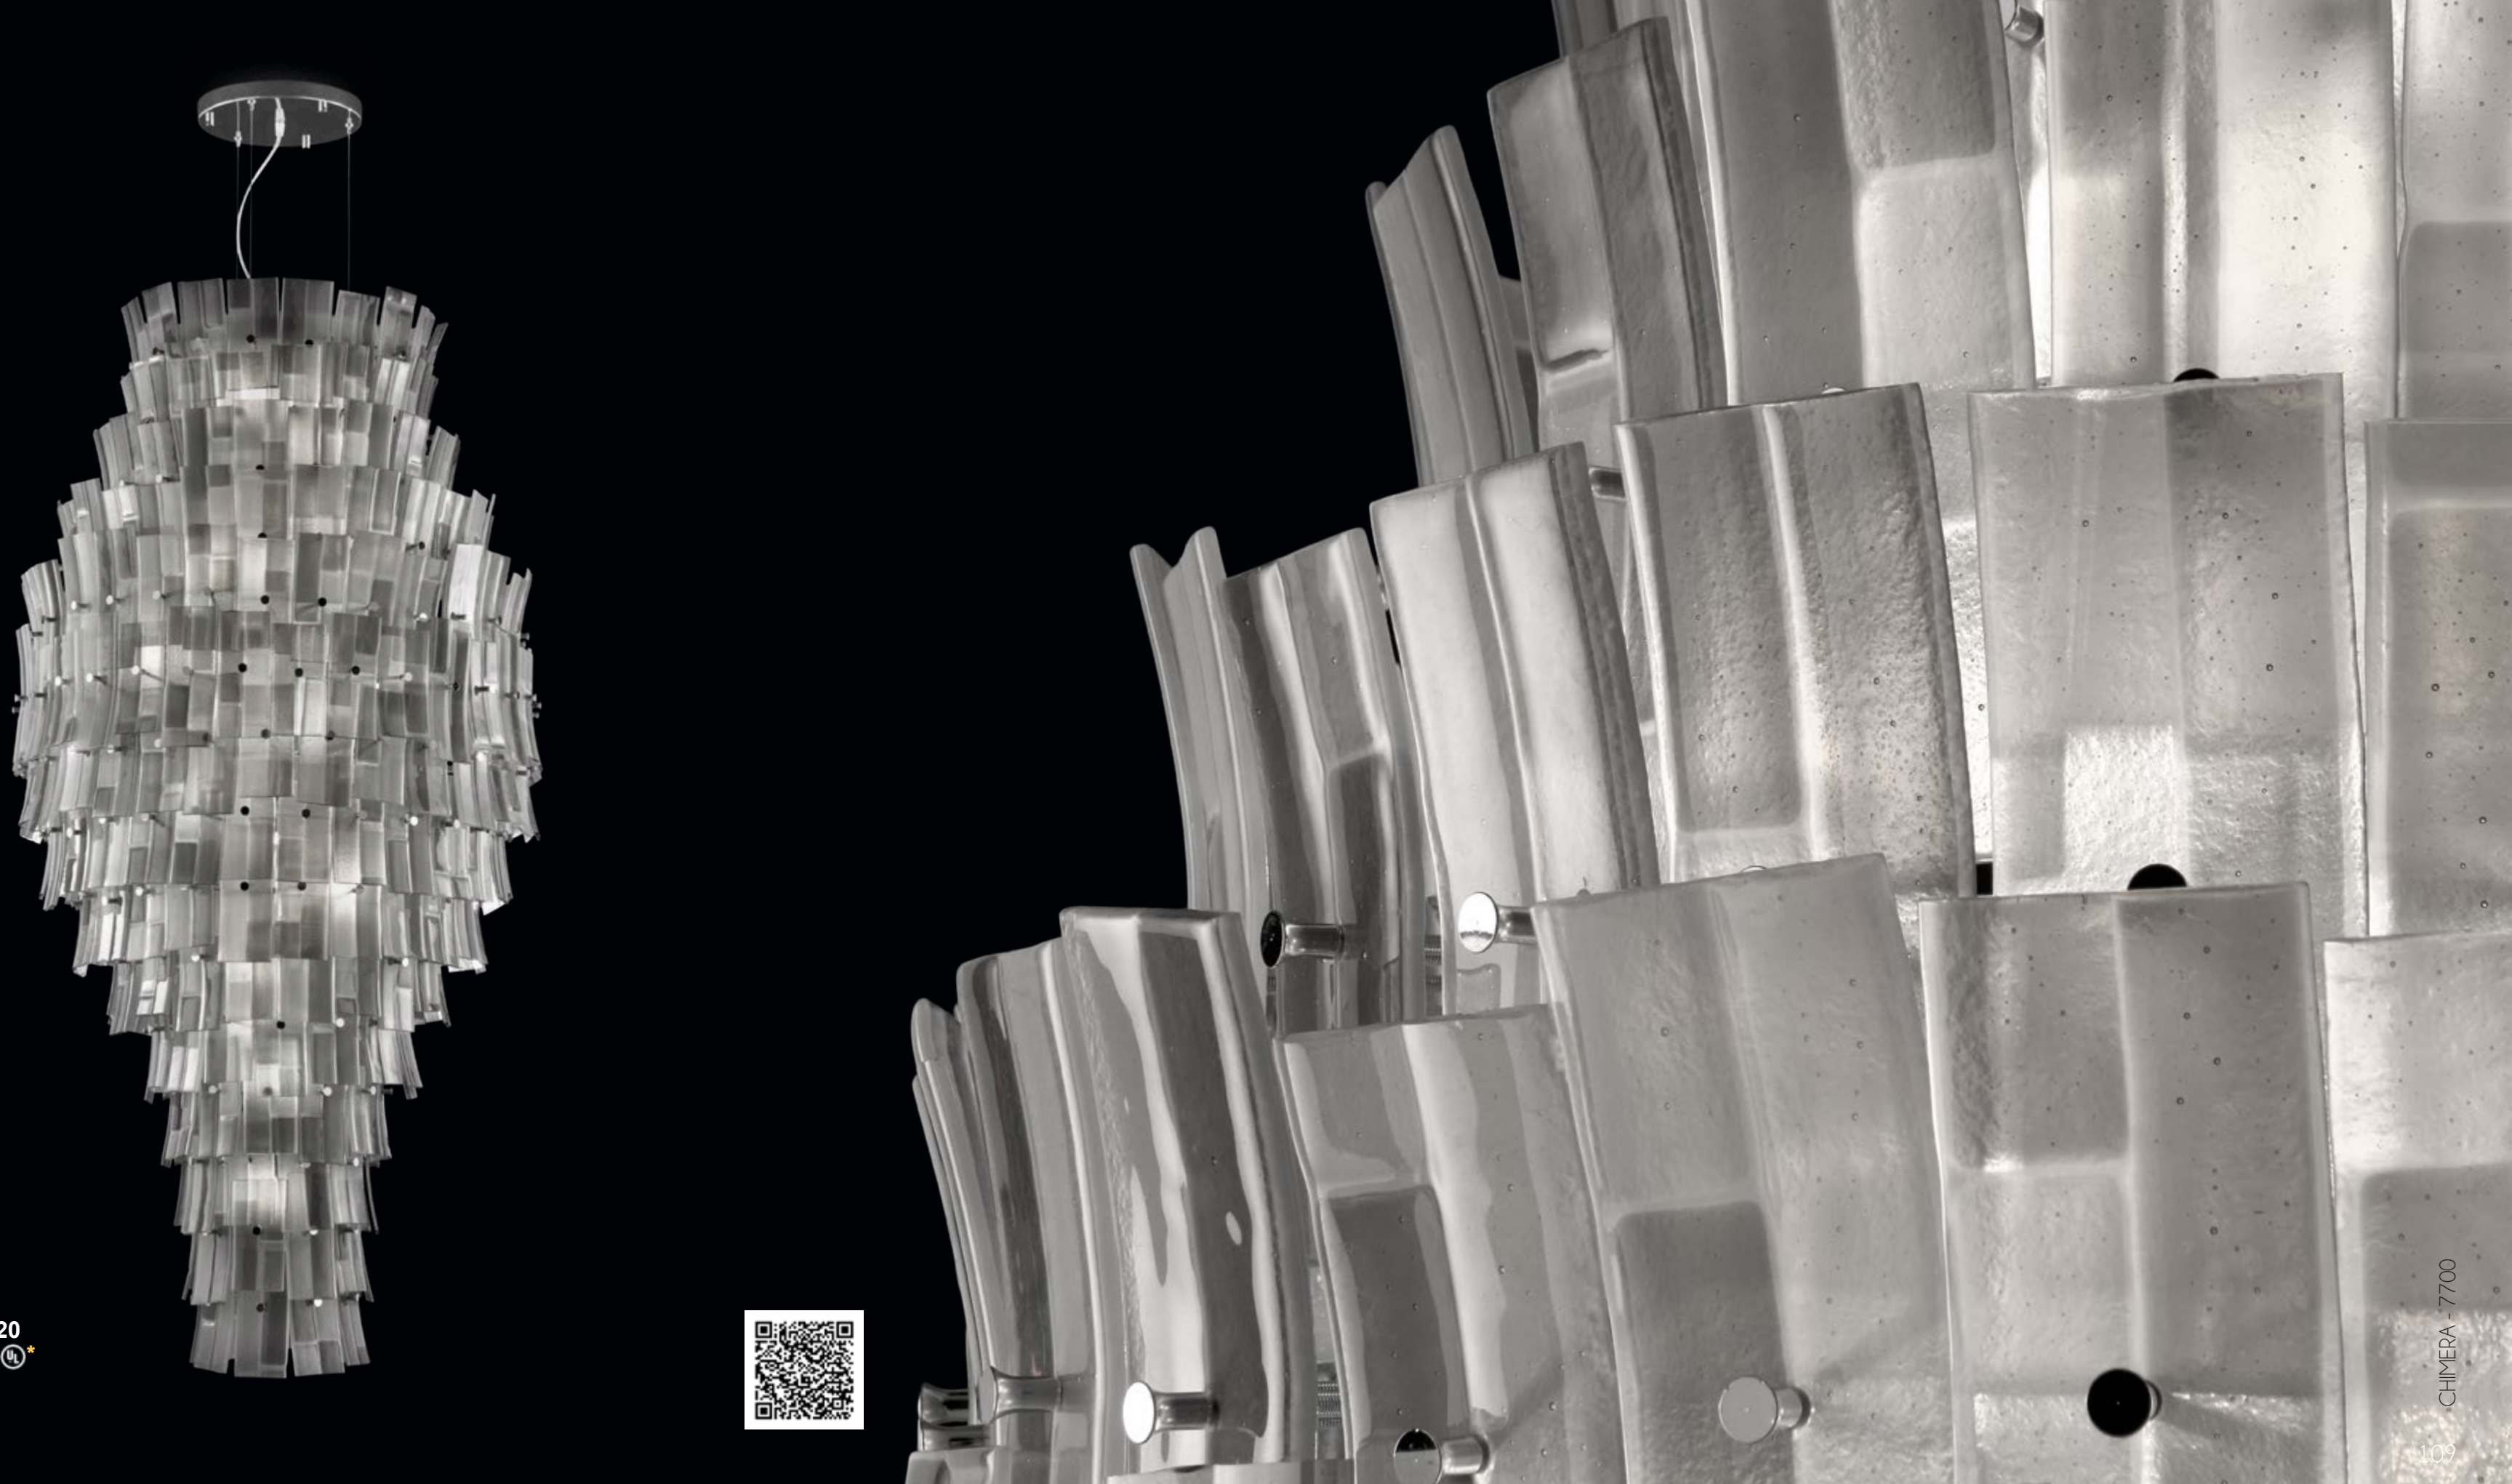

Chimera

SS7700-1DC

Ø 80 cm
H min/max
200/280 cm

-  E14 23 x MAX 40W
-  90 kg
-  frozen clear and grey
grigio chiaro ghiaccio
-  polished chrome

CE
IP20
EAC 

SS7701-DK

Ø 80 cm
H min/max
130/180 cm

E14 14 x MAX 40W
60 kg
1D Frozen clear and grey
Crigio chiaro ghiaccio
polished gold

CE
IP20
EAC

SS7700-120X260-AK
Ø 120 cm
H 260 cm
E14 60 x MAX 40W
80 kg
A1 Amber/Ambra
K polished gold

CE
IP20
EAC